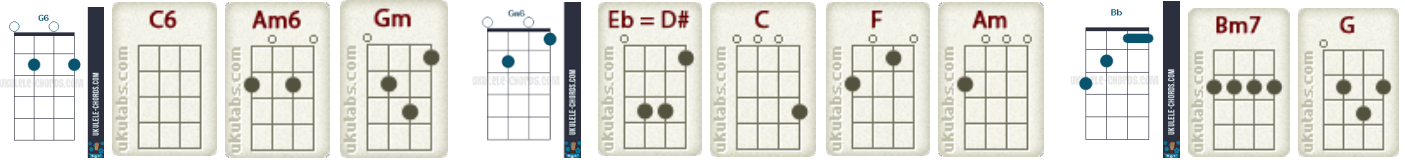

# Penny Lane (set by Chris Pearson)

**Vs 1&2**

**G6**

**/C6**

**D7**

**/G6**

**/Gm**

1. (In Penny) Lane there is a barber showing photographs of every head he's had the pleasure to know! And all the

**Gm6** /Eb /D7 /D7  
people that come and go stop and say "Hello!" 2. On the

**G6** /C6 **D7** /G6 /Gm  
corner is a banker with a motor car, the little children laugh at him behind his back. And the

**Gm6** /Eb /D7 /C (3 strums)  
banker never wears a mac in the pouring rain, very strange! Penny

## CHORUS 1

**F** /Am /Bb /Bb  
Lane is in my ears and in my eyes!

**F** /Am /Bb /D7 (3 strums)  
There be-neath the blue sub-urban skies I sit, and meanwhile back 3. In Penny

**VERSES 3&4**

**G6** /C6 **D7** /G6 /Gm  
Lane there is a fireman with an hourglass, and in his pocket is a portrait of the Queen. He likes to

## CHORUS 3

**F** /Am /Bb /Bb  
Lane is in my ears and in my eyes!

**F** /Am /Bb /D7 (3 strums)  
There be-neath the blue sub-urban skies I sit, and meanwhile back Penny

**G** /Bm7 /C /C  
Lane is in my ears and in my eyes!